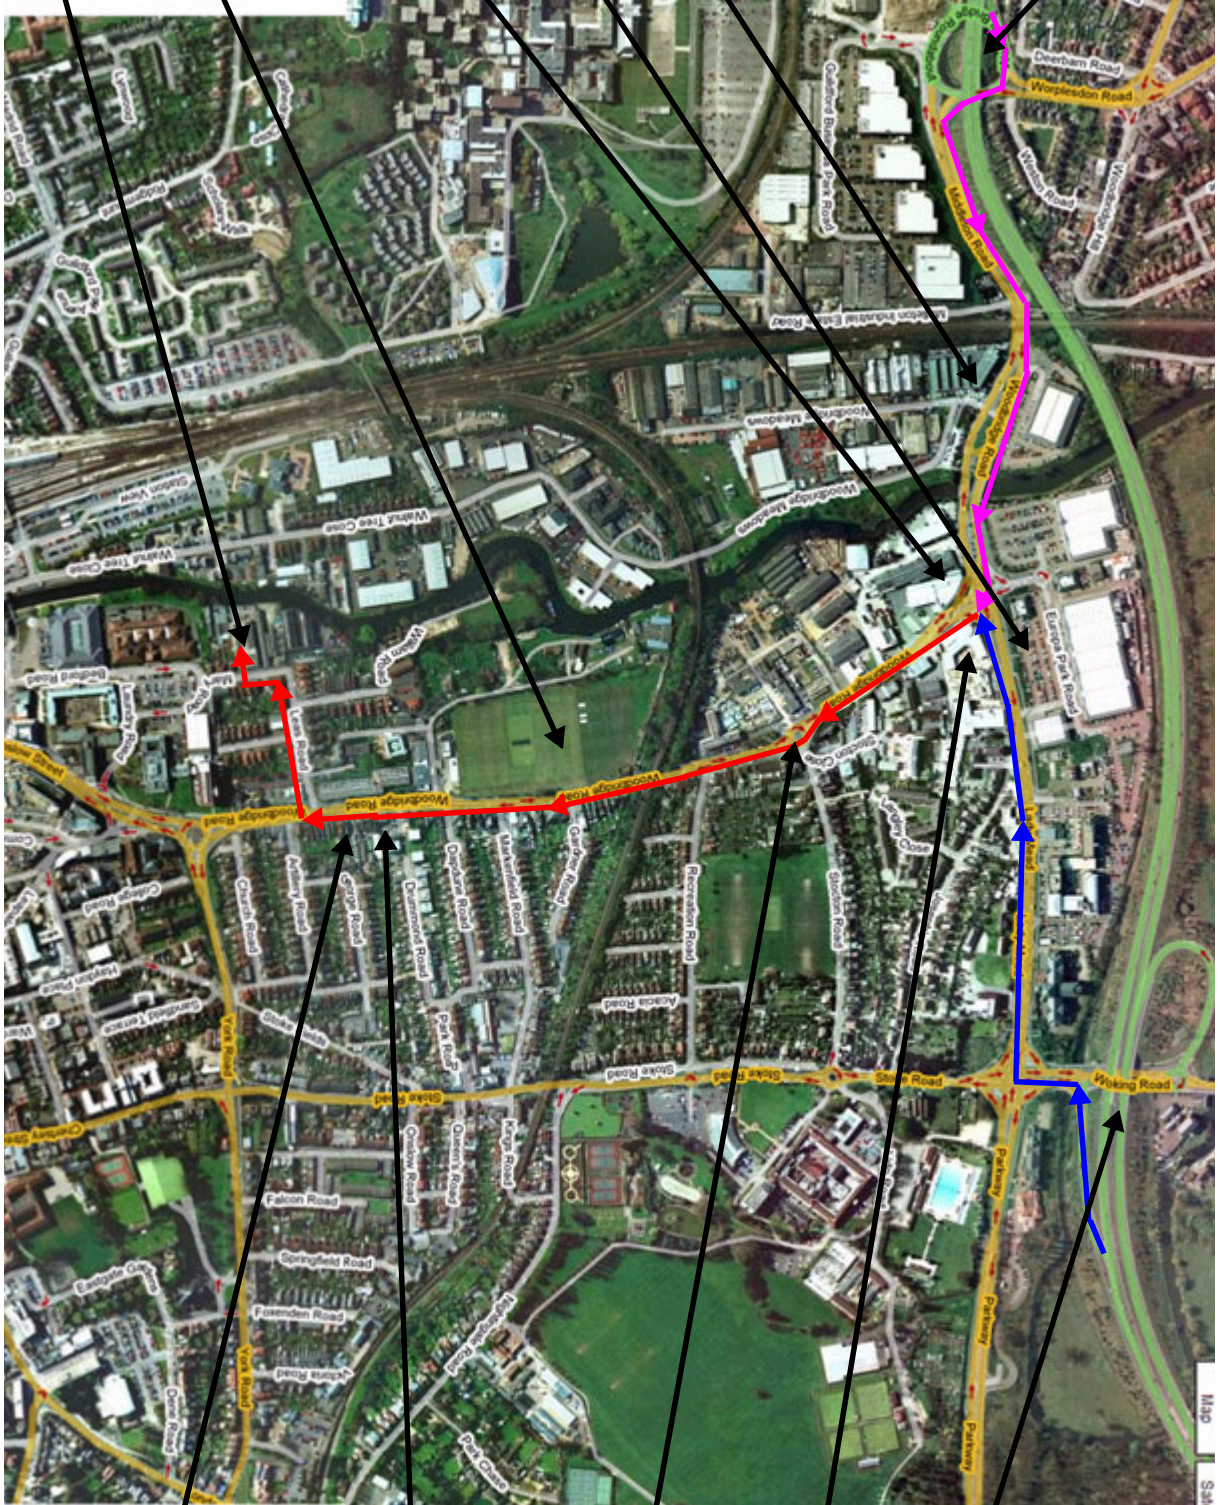

Directions to Kaon from the A3

From A3 South

1. Exit the A3 at the WoodenBridge Junction.
2. On the exit roundabout, go under A3 following signs for 'Town Centre'
3. Once round the roundabout the road is dual carriageway, get into the Right Hand Lane.
[you will pass under a railway bridge and pass the Travel Lodge on your right]
4. At the major traffic lights turn right, towards the Town Centre.
[HG Fox Jaguar Junction will be opposite you as you approach the junction]
5. Follow this road over a roundabout (Majestic Wine on the left) and past the cricket ground (on the right).
6. Just past Andertones Music Shop, and just before a pedestrian crossing, turn right into Leas Road (there is a filter lane).
[if you reach a roundabout, you have gone too far. Go around the roundabout and turn left into Leas Road just past the pedestrian crossing]
7. Road does a sharp left by the Bus depot, then turn immediate right into Wey Court.
8. Kaon is No5.

From A3 North

1. Exit the A3 at the Stoke Junction.
2. At the major traffic lights turn right.
3. Once over the lights the road is dual carriageway, get into the Left Hand Lane.
[you will pass Halfords and Comet etc on your right]
4. At the major traffic lights turn left, towards the Town Centre (there is a seperate filter lane).
[HG Fox Jaguar Junction will be on your left]
5. Follow this road over a roundabout (Majestic Wine on the left) and past the cricket ground (on the right).
6. Just past Andertones Music Shop, and just before a pedestrian crossing, turn right into Leas Road (there is a filter lane).
[if you reach a roundabout, you have gone too far. Go around the roundabout and turn left into Leas Road just past the pedestrian crossing]
7. Road does a sharp left by the Bus depot, then turn immediate right into Wey Court.
8. Kaon is No5.

Cricket Ground

Magnets

Travel Lodge

WoodenBridge Junction

Andertones Music Shop

Drummond Arms PH

Roundabout

HG Fox Jaguar Garage

Stoke Junction

A3 London & M25