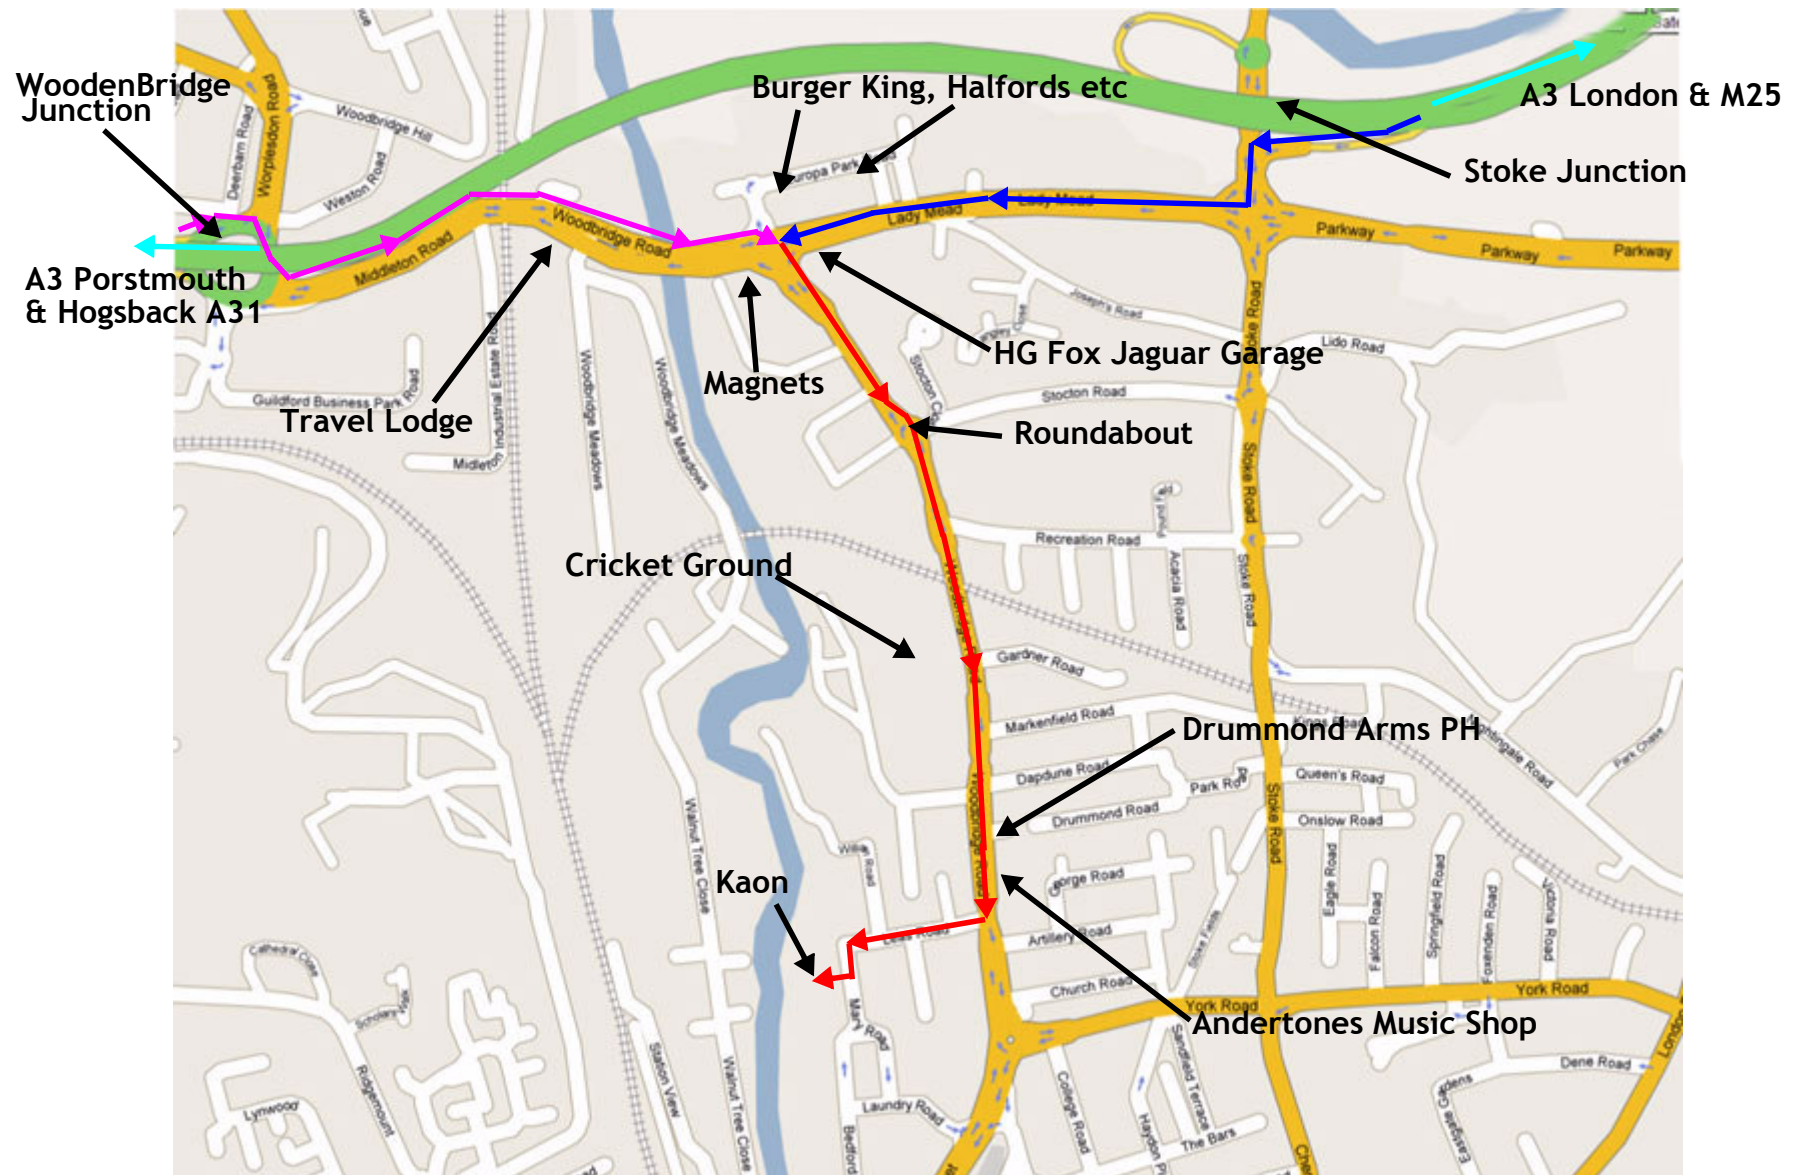

Directions to Kaon from the A3

From A3 South

1. Exit the A3 at the WoodenBridge Junction.
2. On the exit roundabout, go under A3 following signs for 'Town Centre'
3. Once round the roundabout the road is dual carriageway, get into the Right Hand Lane.
[you will pass under a railway bridge and pass the Travel Lodge on your right]
4. At the major traffic lights turn right, towards the Town Centre.
[HG Fox Jaguar Junction will be opposite you as you approach the junction]
5. Follow this road over a roundabout (Majestic Wine on the left) and past the cricket ground (on the right).
6. Just past Andertones Music Shop, and just before a pedestrian crossing, turn right into Leas Road (there is a filter lane).
[if you reach a roundabout, you have gone too far. Go around the roundabout and turn left into Leas Road just past the pedestrian crossing]
7. Road does a sharp left by the Bus depot, then turn immediate right into Wey Court.
8. Kaon is No5.

From A3 North

1. Exit the A3 at the Stoke Junction.
2. At the major traffic lights turn right.
3. Once over the lights the road is dual carriageway, get into the Left Hand Lane.
[you will pass Halfords and Comet etc on your right]
4. At the major traffic lights turn left, towards the Town Centre (there is a seperate filter lane).
[HG Fox Jaguar Junction will be on your left]
5. Follow this road over a roundabout (Majestic Wine on the left) and past the cricket ground (on the right).
6. Just past Andertones Music Shop, and just before a pedestrian crossing, turn right into Leas Road (there is a filter lane).
[if you reach a roundabout, you have gone too far. Go around the roundabout and turn left into Leas Road just past the pedestrian crossing]
7. Road does a sharp left by the Bus depot, then turn immediate right into Wey Court.
8. Kaon is No5.

Drummond Arms PH

Kaon

Andertones Music Shop

A3 London & M25

Stoke Junction

A3 Portsmouth & Hogsback A31

Kaon

Burger King, Halfords etc

Stoke Junction

A3 London & M25